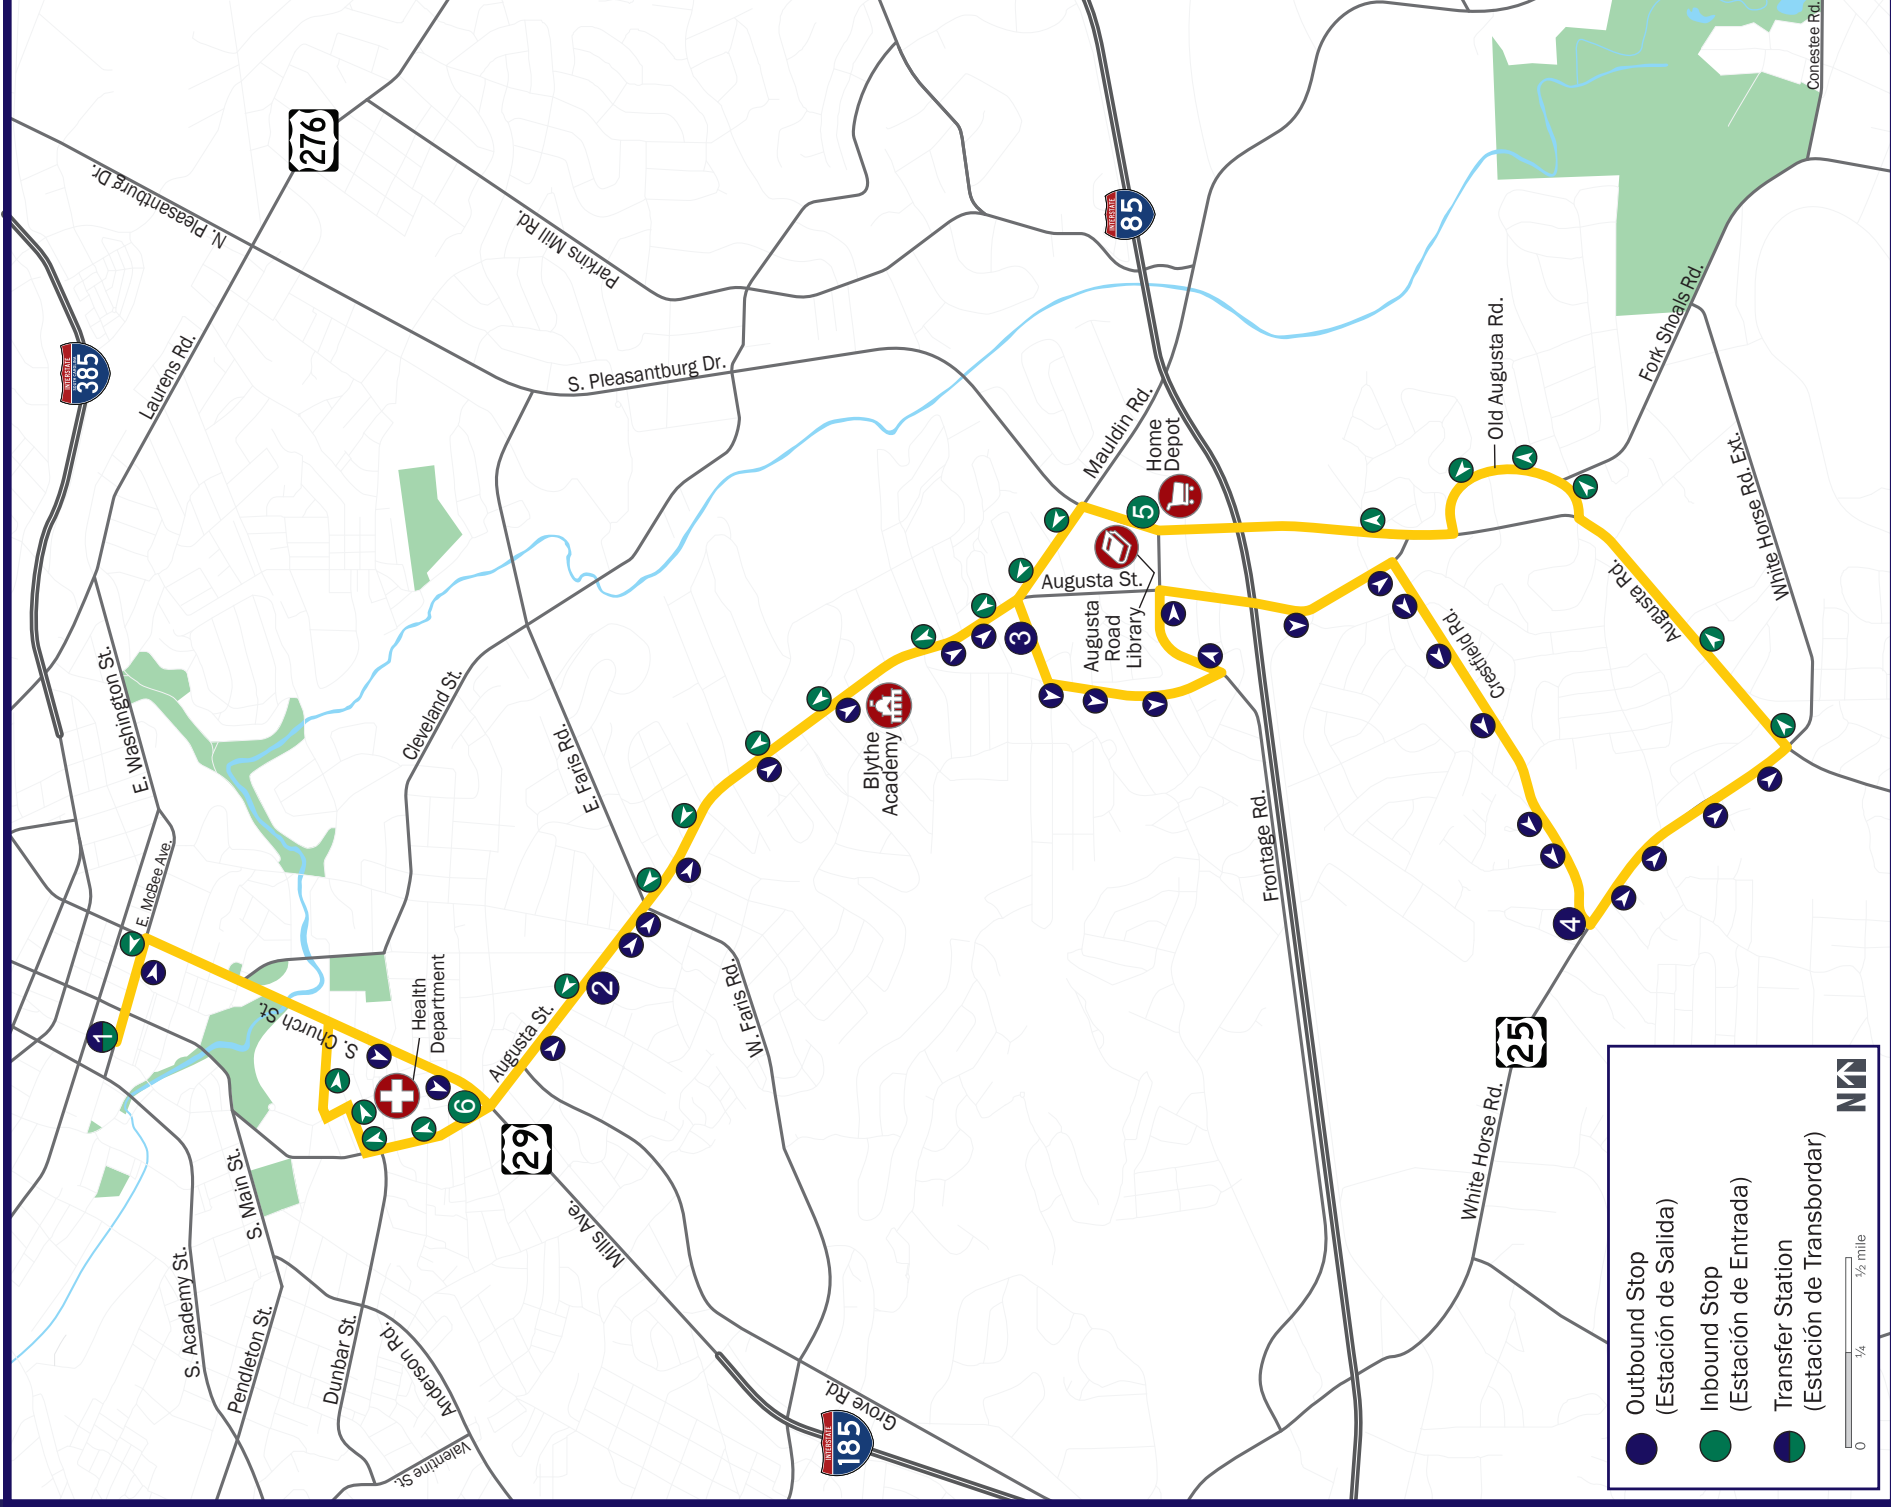

## Map and Timetables

Monday - Friday (lunes - viernes)						
1	2	3	4	5	6	1
Greenlink Transit Center	Augusta St. & E. Lewis Plaza	Potomac Ave. & Augusta St.	Crestfield Rd. & White Horse Rd.	S. Pleasantburg Dr. & Mauldin Rd.	Augusta St. & S. Church St.	Greenlink Transit Center
5:30a	5:40a	5:46a	5:55a	6:05a	6:16a	6:25a
6:30	6:40	6:46	6:55	7:05	7:16	7:25
7:30	7:40	7:46	7:55	8:05	8:16	8:25
8:30	8:40	8:46	8:55	9:05	9:16	9:25
9:30	9:40	9:46	9:55	10:05	10:16	10:25
10:30	10:40	10:46	10:55	11:05	11:16	11:25
11:30	11:40	11:46	11:55	12:05p	12:16p	12:25p
12:30p	12:40p	12:46p	12:55p	1:05	1:16	1:25
1:30	1:40	1:46	1:55	2:05	2:16	2:25
2:30	2:40	2:46	2:55	3:05	3:16	3:25
3:30	3:40	3:46	3:55	4:05	4:16	4:25
4:30	4:40	4:46	4:55	5:05	5:16	5:25
5:30	5:40	5:46	5:55	6:05	6:16	6:25
6:30	6:40	6:46	6:55	7:05	7:16	7:25
7:30	7:40	7:46	7:55	8:05	8:16	8:25
8:30	8:40	8:46	8:55	9:05	9:16	9:25
9:30	9:40	9:46	9:55	10:05	10:16	10:25
10:30	10:45	10:46	10:55	11:05	11:16	11:25

### SHOPPING

Cherrydale Shopping Center	Route 503
Haywood Mall	Route 509 / 602
Laurens Rd	Route 510
Magnolia Park / Greenridge	Route 602

### TRANSPORTATION

Amtrak	Route 503
Swamp Rabbit Trail	Route 501 / 503 / 506

Load your TouchPass/Umo Pass card or download the Umo App for easy fare payment.

100 W. McBee Avenue  
Greenville, SC 29601  
864-467-5000  
www.ridegreenlink.com  
www.trackgreenlink.com

# Route 507

From Greenlink Transit Center to Augusta Road via Augusta Street

- Outbound Stop (Estación de Salida)
- Inbound Stop (Estación de Entrada)
- Transfer Station (Estación de Transbordar)

0 1/4 1/2 mile